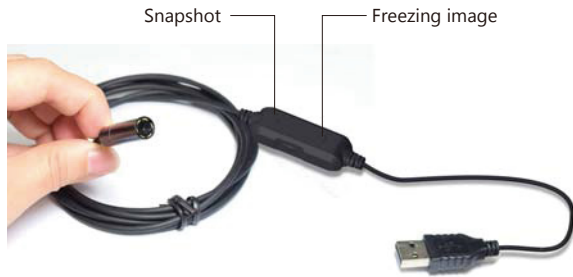

FD-V31105L